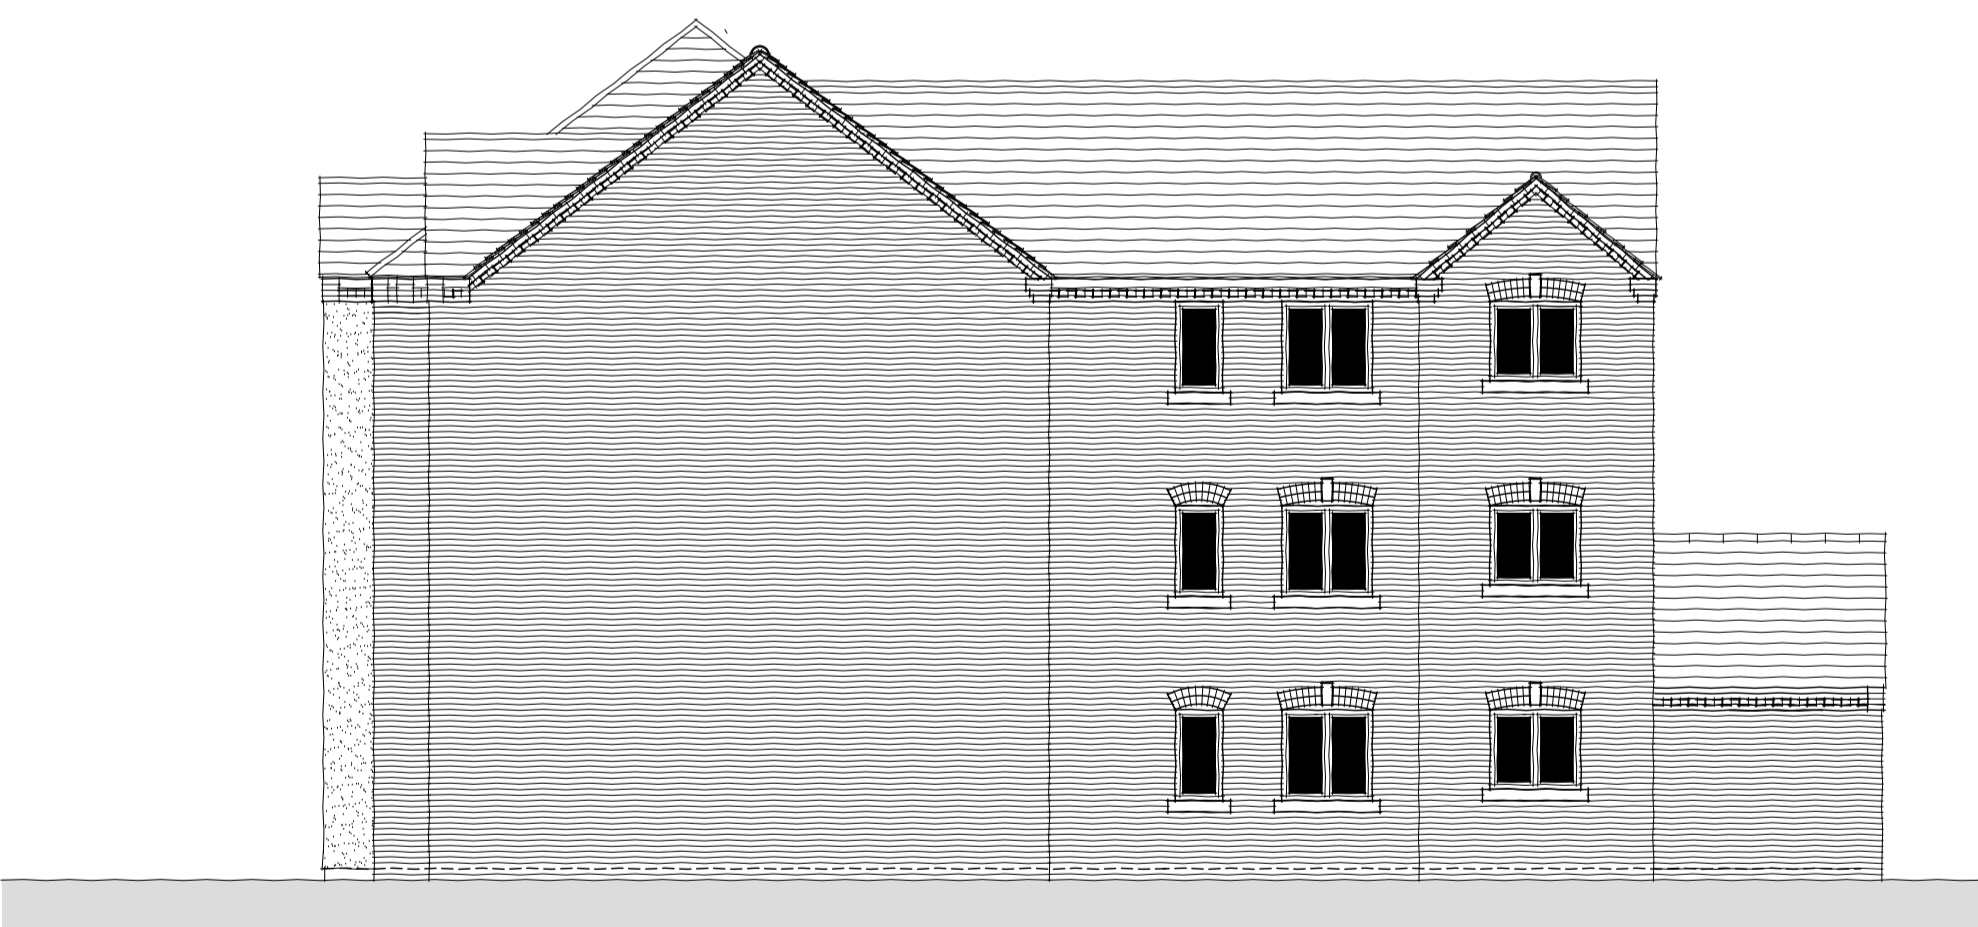

FRONT ELEVATION

SIDE ELEVATION

REAR ELEVATION

SIDE ELEVATION

PLANNING

HOUSE TYPE:
Apartments - Elevations (Plots 7-15)

DATE: July 17
SCALE: 1:100
DRG NO: BWM-P-APT-01B

BELLWAY HOMES WEST MIDLANDS
Bellway Homes Ltd, Relay Point, Relay Drive, Tamworth, B77 5PA
Tel: 01827 255755 Fax: 01827 255766